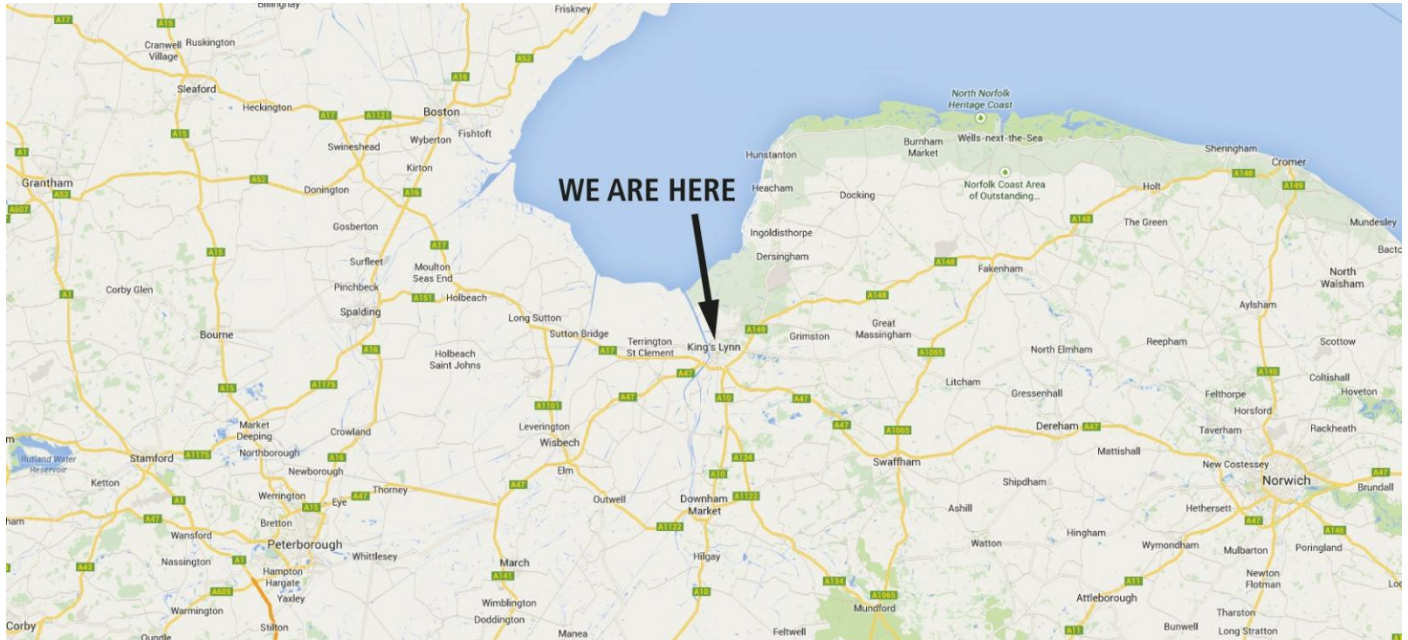

Visiting Listawood Trade Supplies

Listawood Trade Supplies is located in King's Lynn in West Norfolk and is easily reached by all major roads or from King's Lynn train station.

By Car

All major roads (A17, A47, A10 and A149) to King's Lynn converge on the Hardwick Roundabout

- Take the A149 towards Hunstanton
- At the next roundabout turn left
- At the next roundabout head straight on
- At the next roundabout (Sainsbury's) take the 4th exit, sign posted Hardwick Industrial Estate on to "Scania Way"
- At the end of the road turn right on to "Old Meadow Road"
- Follow the road all the way to the end and turn right onto "Rollesby Road"
- We are 250 meters on the left hand side

By Rail

King's Lynn train station is on the main King's Cross – Cambridge – Ely line and is a 10 minute taxi ride to our location

Our Address

AT Promotions Ltd t/a Listawood Trade Supplies, 24 Rollesby Road, Hardwick Industrial Estate, King's Lynn, Norfolk, PE30 4LS